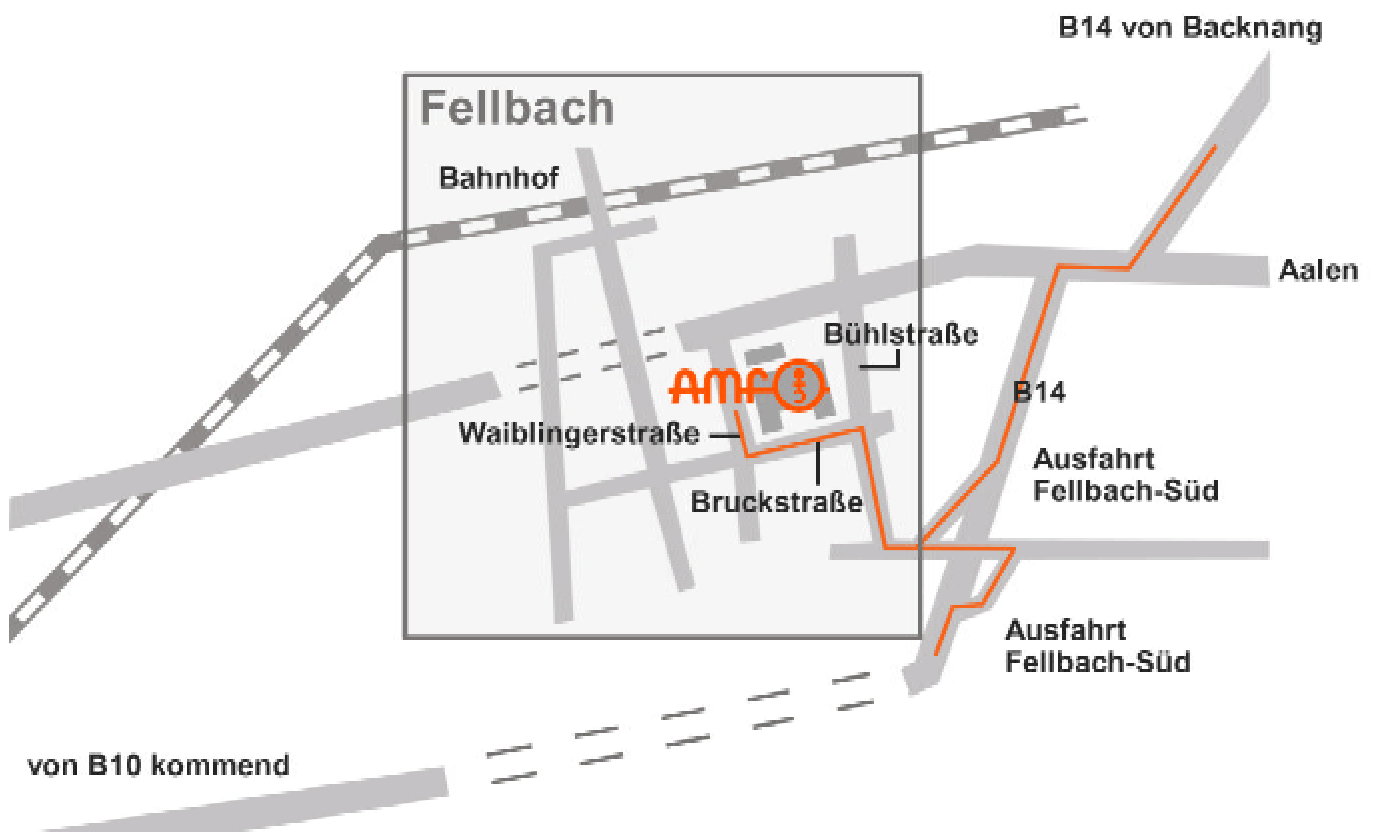

Details

B14 Heilbronn / Backnang (A 81 - Mundelsheim Exit)

B14 Wendlingen / Esslingen (A 8 - Wendlingen Exit) or

B29 Aalen / Schorndorf

No matter from which direction you will arrive, you should always use the B14 exit FELLBACH-SÜD.

Take the B14 exit in the direction of Fellbach. A few meters after the exit, turn right into the Bühelstraße (direction cemetery / Schmiden / Öffingen ...). You are now in the eastern outskirts of Fellbach and continue 'slightly downhill' for about 1 km.

On the first crossroads which is controlled by traffic lights - there is a FIAT dealer to your right, the AMF company site is situated slightly to the left in front of you beyond the crossroads -, turn left into the Bruckstraße, then turn right into the Waiblinger Straße after 200 metres at the next traffic lights. Go to the house on the corner of this crossing on the right side, and there you are at our administration building.

Right behind this junction, you will see the main entrance followed by the visitor parking lots on the right side.

ANDREAS MAIER GmbH & Co
Schloss- und Werkzeugfabrik
Waiblinger Straße 116
D-70734 Fellbach/Württemberg